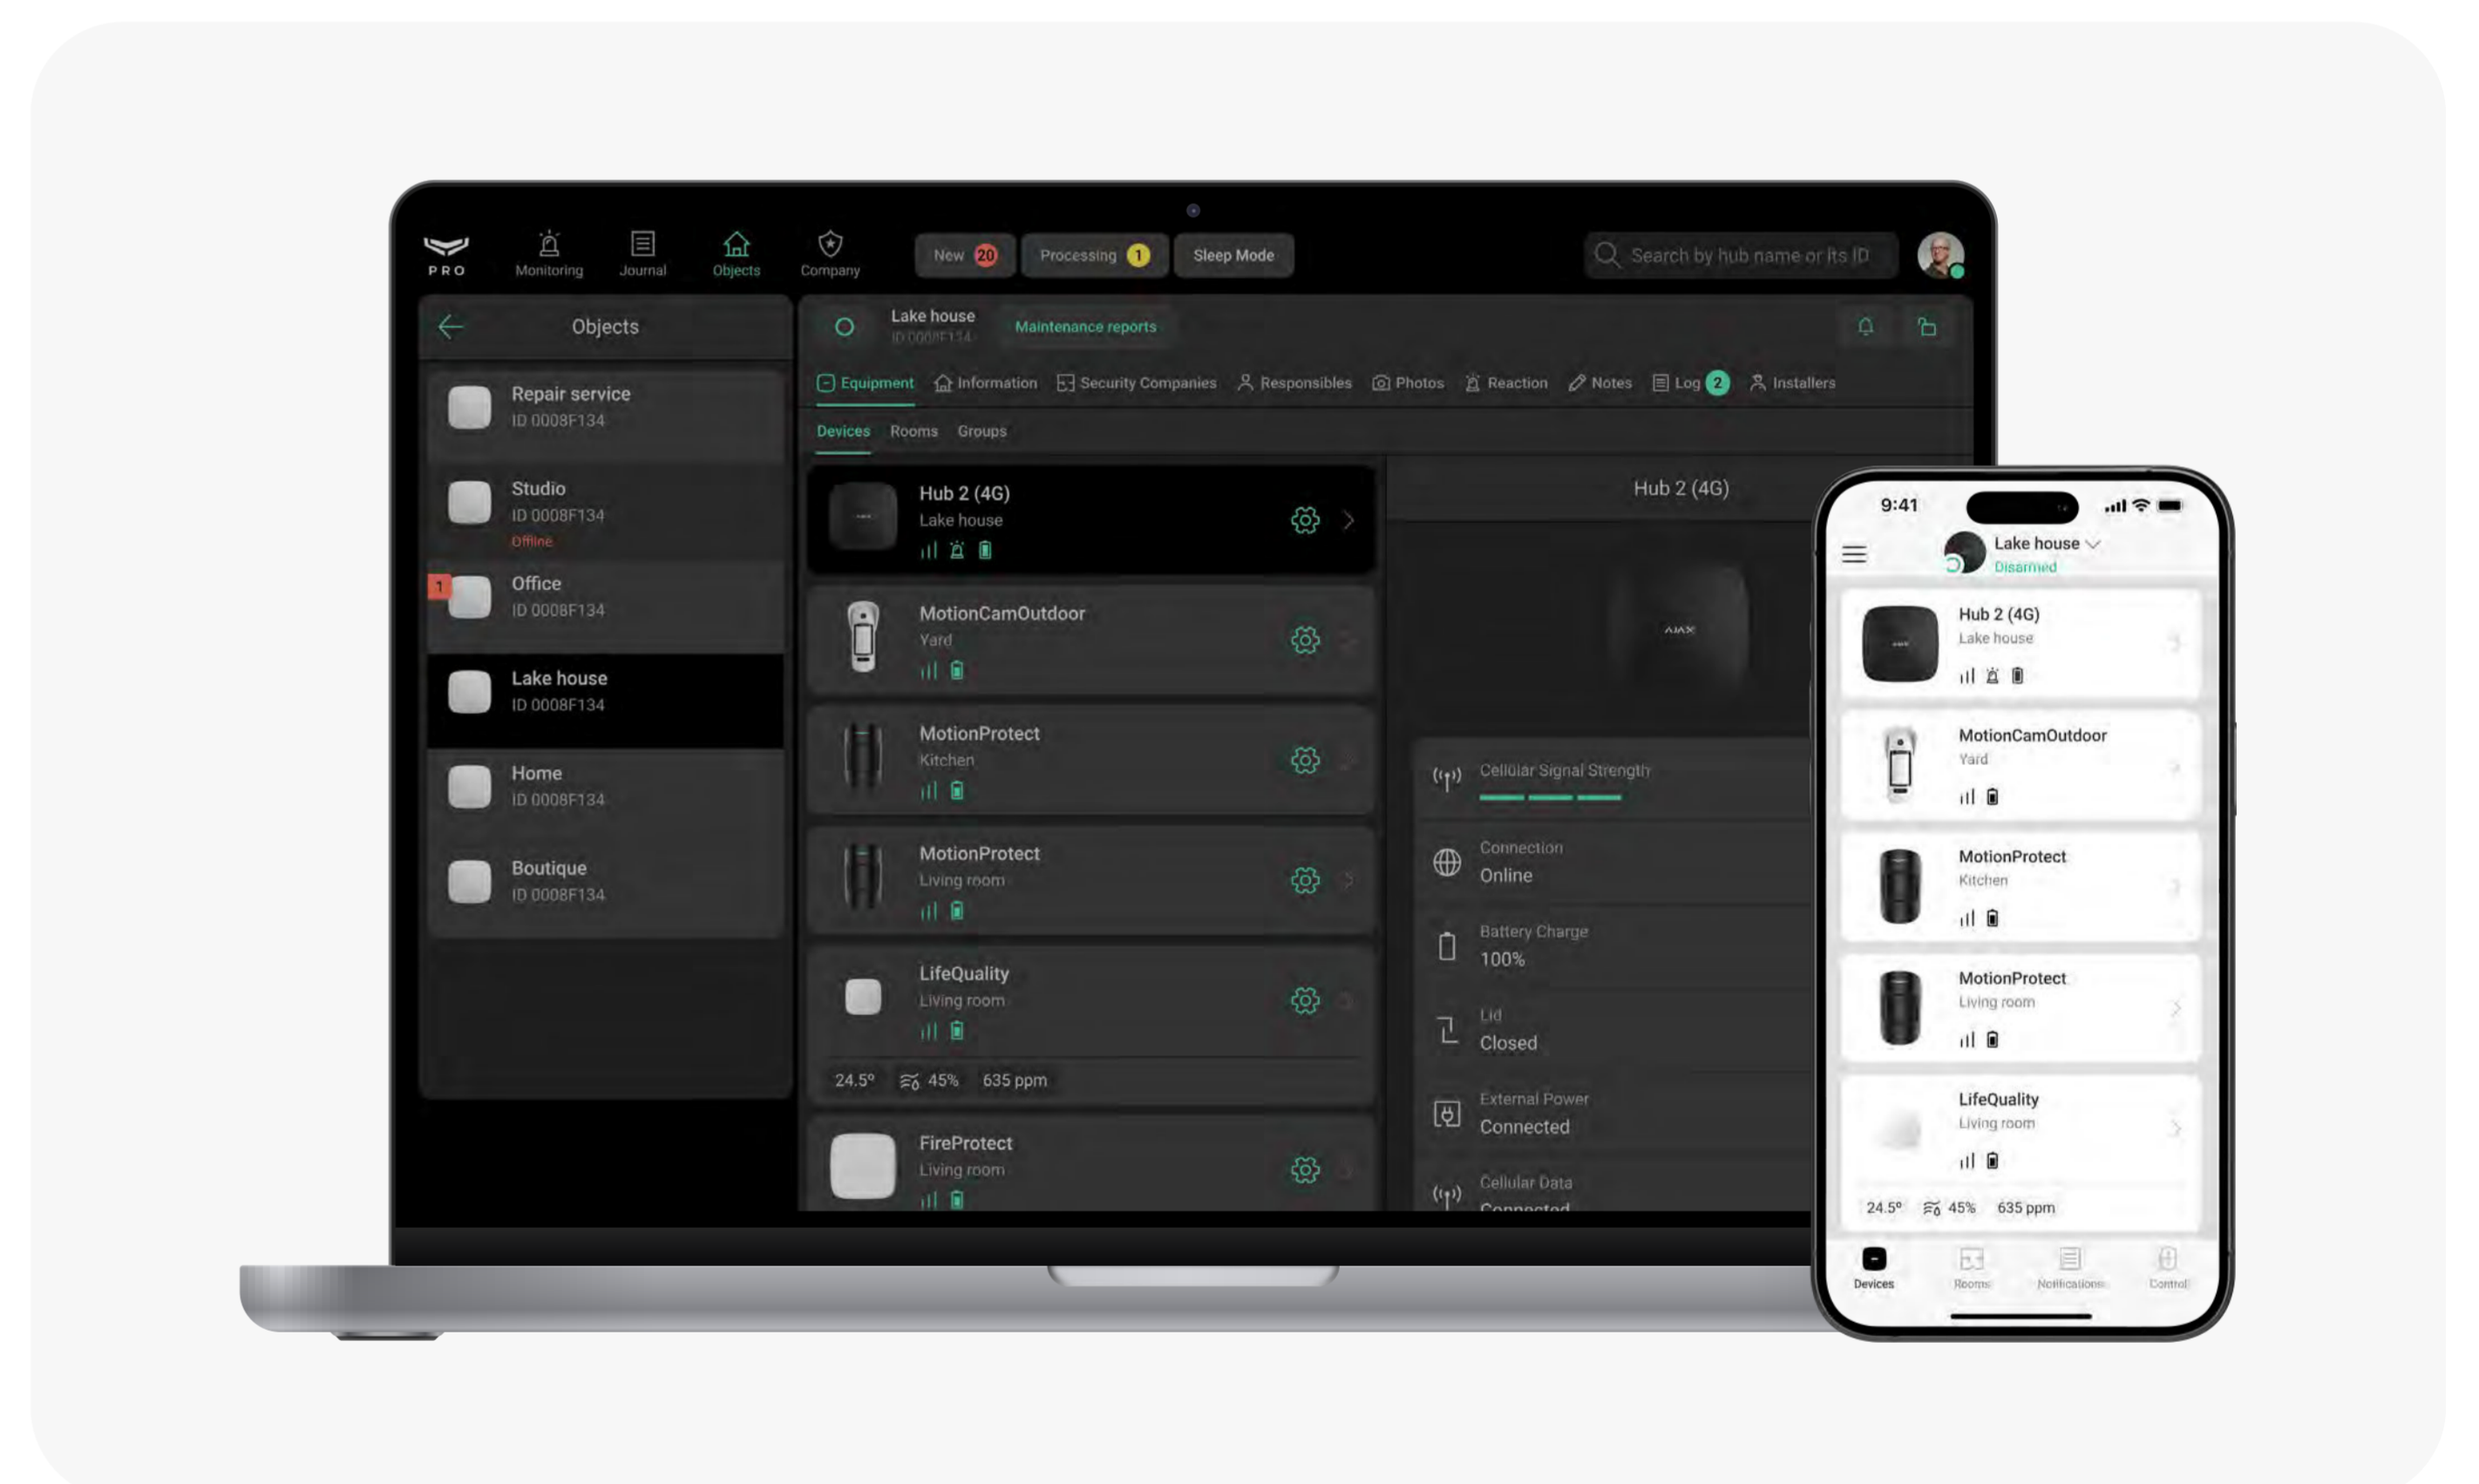

Guaranteed delivery of alarms and photos

An Ajax system uses two-way secure radio communication based on Jeweller and Wings proprietary protocols. Radio protocols work in parallel and focus on their function, guaranteeing instant data delivery despite weak signal and communication interruptions.

Encrypted two-way radio communication

Automatic power adjustment of radio transmitters

Frequency hopping against radio interference and signal interception

Notifications about jamming and connection loss