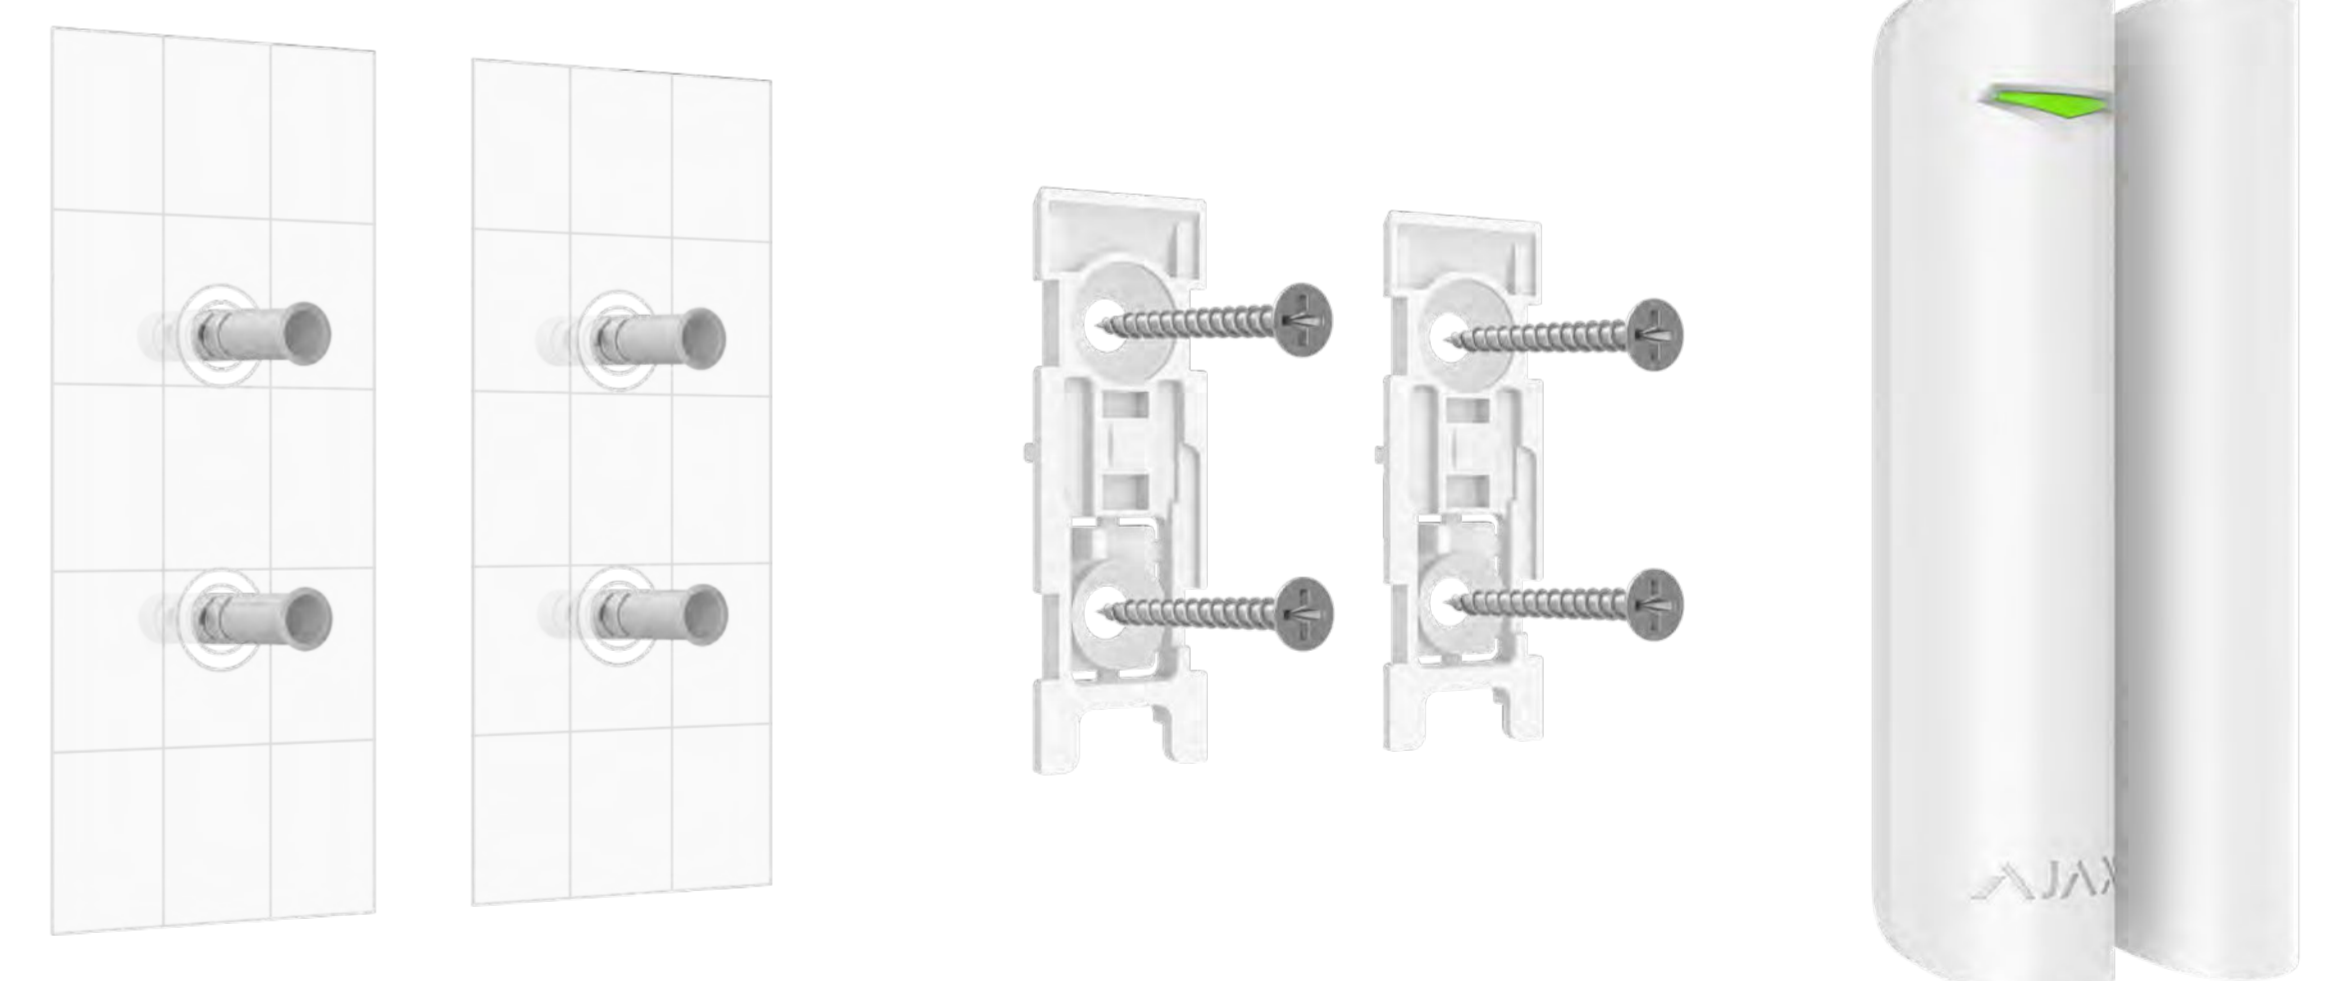

## >< Reliable opening detection

- The reed switch with a resource of 2,000,000 openings
- Protected against reed switch chattering
- Equipped with two magnets: small and big

## 🔋 Flawless autonomy

- Up to 7 years of operation
- Pre-installed battery
- Low battery warning

<p><b>Compliance</b></p> <p>EN 50131 (Grade 2) [PD 6662:2017] UL634, ULC/ORD-C634</p>	<p><b>Compatibility</b></p> <p><b>Hubs</b> Hub (2G) Jeweller, Hub (4G) Jeweller, Hub Plus Jeweller, Hub 2 (2G) Jeweller, Hub 2 (4G) Jeweller, Hub 2 Plus Jeweller, Hub Hybrid (2G), Hub Hybrid (4G)</p> <p><b>Range extenders</b> ReX, ReX 2</p>	<p><b>Communication with control panel</b></p> <p>Jeweller communication technology</p> <p><b>Frequency bands</b> 866.0–866.5 MHz 868.0–868.6 MHz 868.7–869.2 MHz 905.0–926.5 MHz 915.85–926.5 MHz 921.0–922.0 MHz Depends on the region of sales.</p> <p><b>Jeweller communication range</b> up to 1,200 m In an open space.</p>	<p><b>Opening detection</b></p> <p>Sensitive element 1 reed switch</p> <p>Third-party detector connection wired detector with the normally closed (NC) contact type</p>
<p><b>Power supply</b></p> <p><b>Battery</b> 1 × CR123A Pre-installed.</p> <p><b>Battery life</b> up to 7 years</p>	<p><b>Installation</b></p> <p><b>Operating temperature range</b> from -10°C to +40°C</p> <p><b>Operating humidity</b> up to 75%</p> <p><b>Protection class</b> IP50</p>	<p><b>Enclosure</b></p> <p><b>Colour</b> white black</p> <p><b>Dimensions</b> Ø 20 × 90 mm</p> <p><b>Weight</b> 29 g</p>	<p><b>Complete set</b></p> <p>DoorProtect Jeweller 2 magnets (small and big) 1 CR123A battery (pre-installed) SmartBracket mounting panel Installation kit 2-wire connector for third-party NC detector Quick start guide</p>